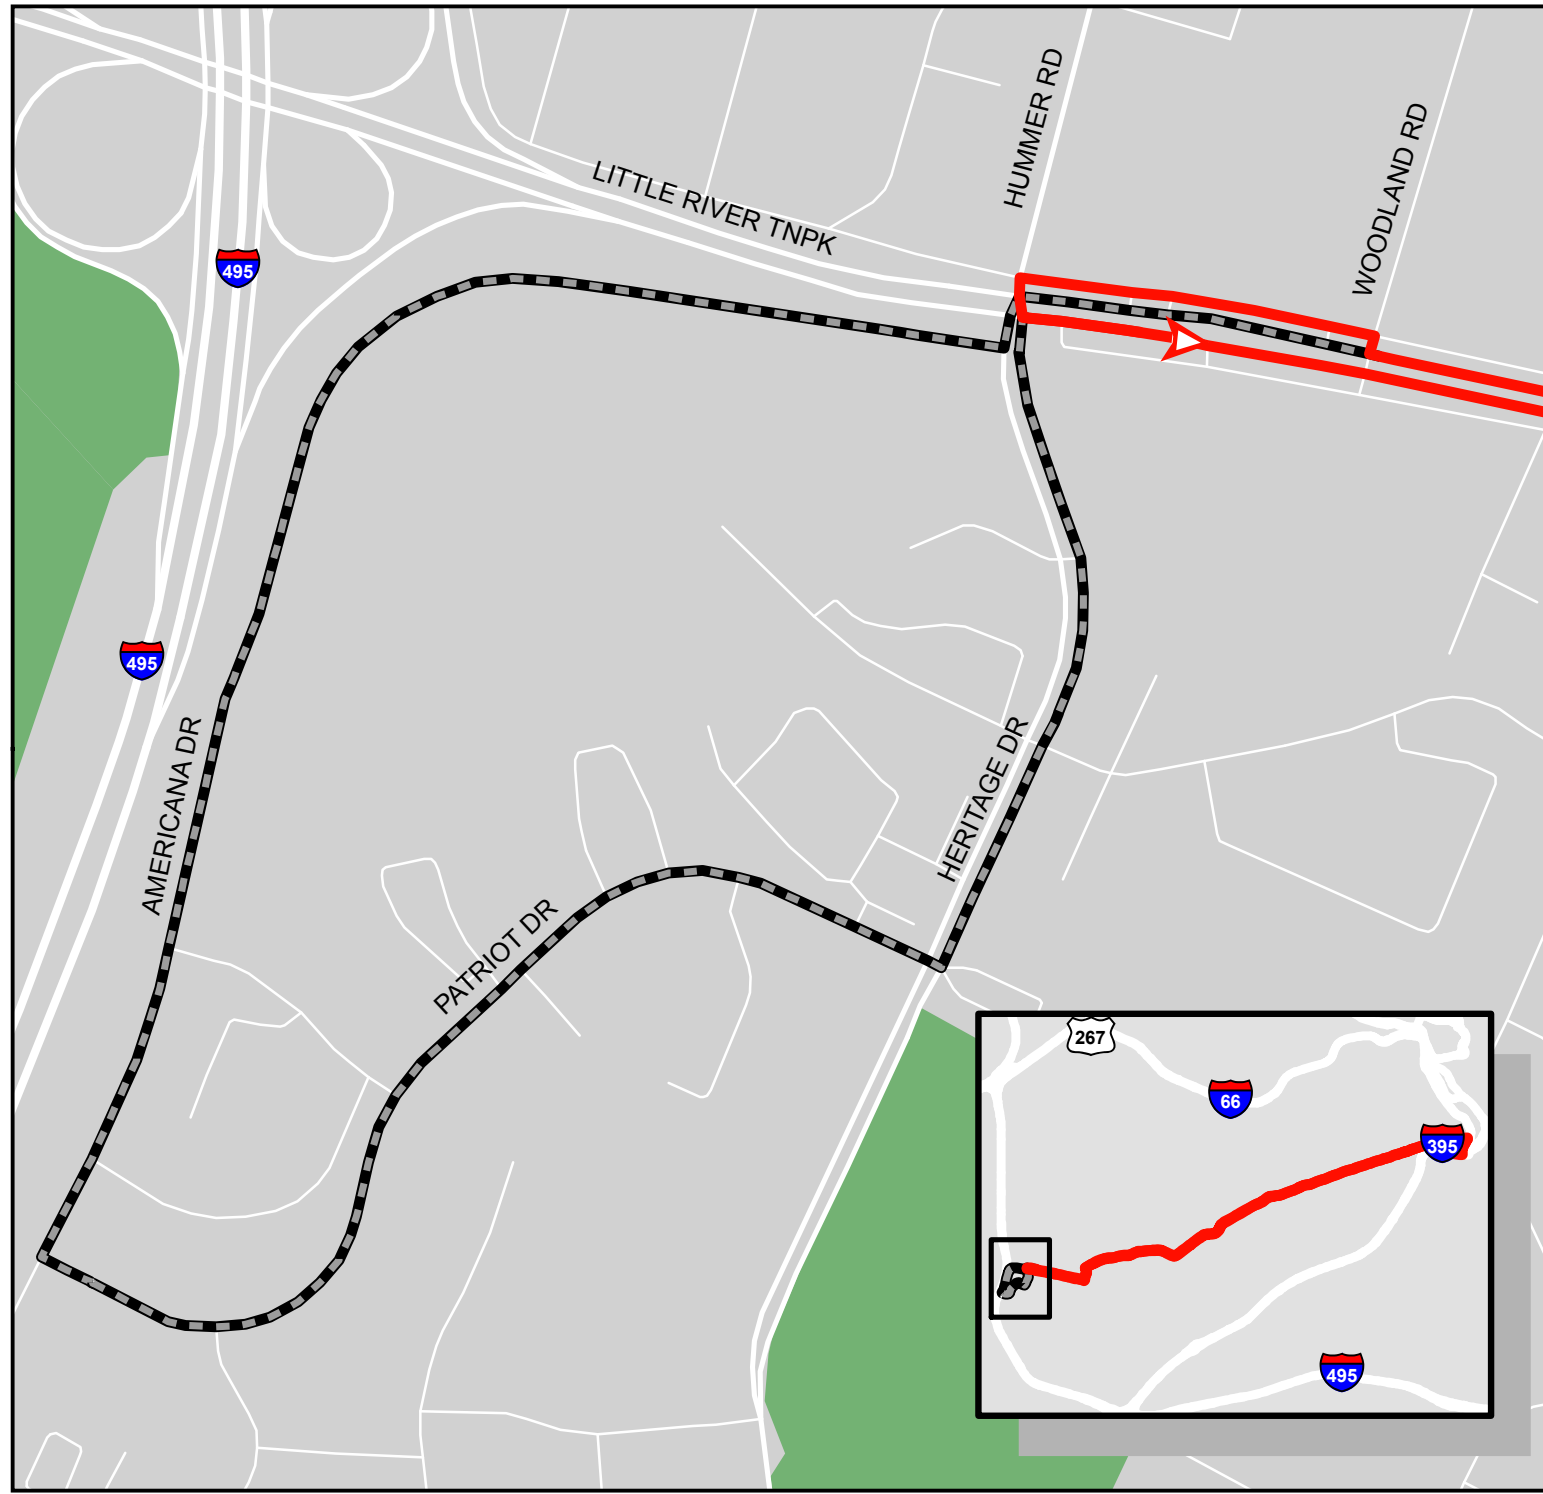

# Metrobus Snow Detour Map

**16A**

Columbia Pike Line

## Legend

-  16A Snow Detour
-  Not Served During Snow
-  Roads
-  Parks

WINTER 2023-2024