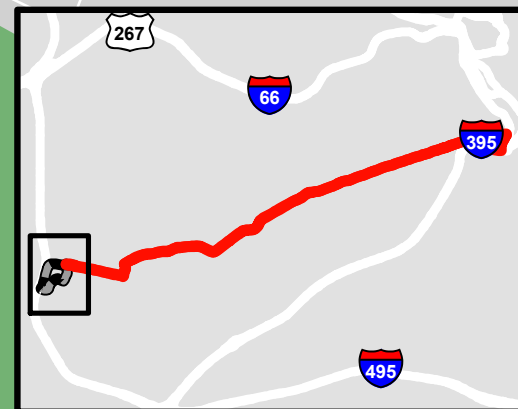

# Metrobus Snow Detour Map

**16A**

Columbia Pike Line

## Legend

-  16A Snow Detour
-  Not Served During Snow
-  Roads
-  Parks

WINTER 2023-2024